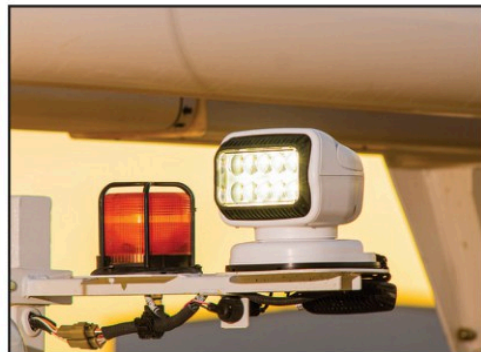

POPULAR APPLICATIONS

Over the years, Golight has had the distinct honor of helping people from all walks of life get things accomplished in the dark. Our lights have ridden shotgun on covert ops in the Middle East, guided open-water vessels back to the harbor, helped carve roads out of rugged terrain, and aided in search & rescue efforts, among countless other things. Imagine what you can do with Golight lighting your way!

AUTOMOTIVE

FIRST RESPONSE

MARINE

WORK TRUCK

MILITARY

OUTDOOR/OFFROAD