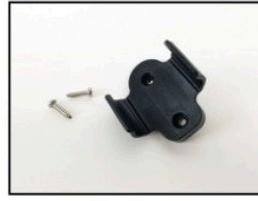

Remote Holster
30111
Remote Not Included