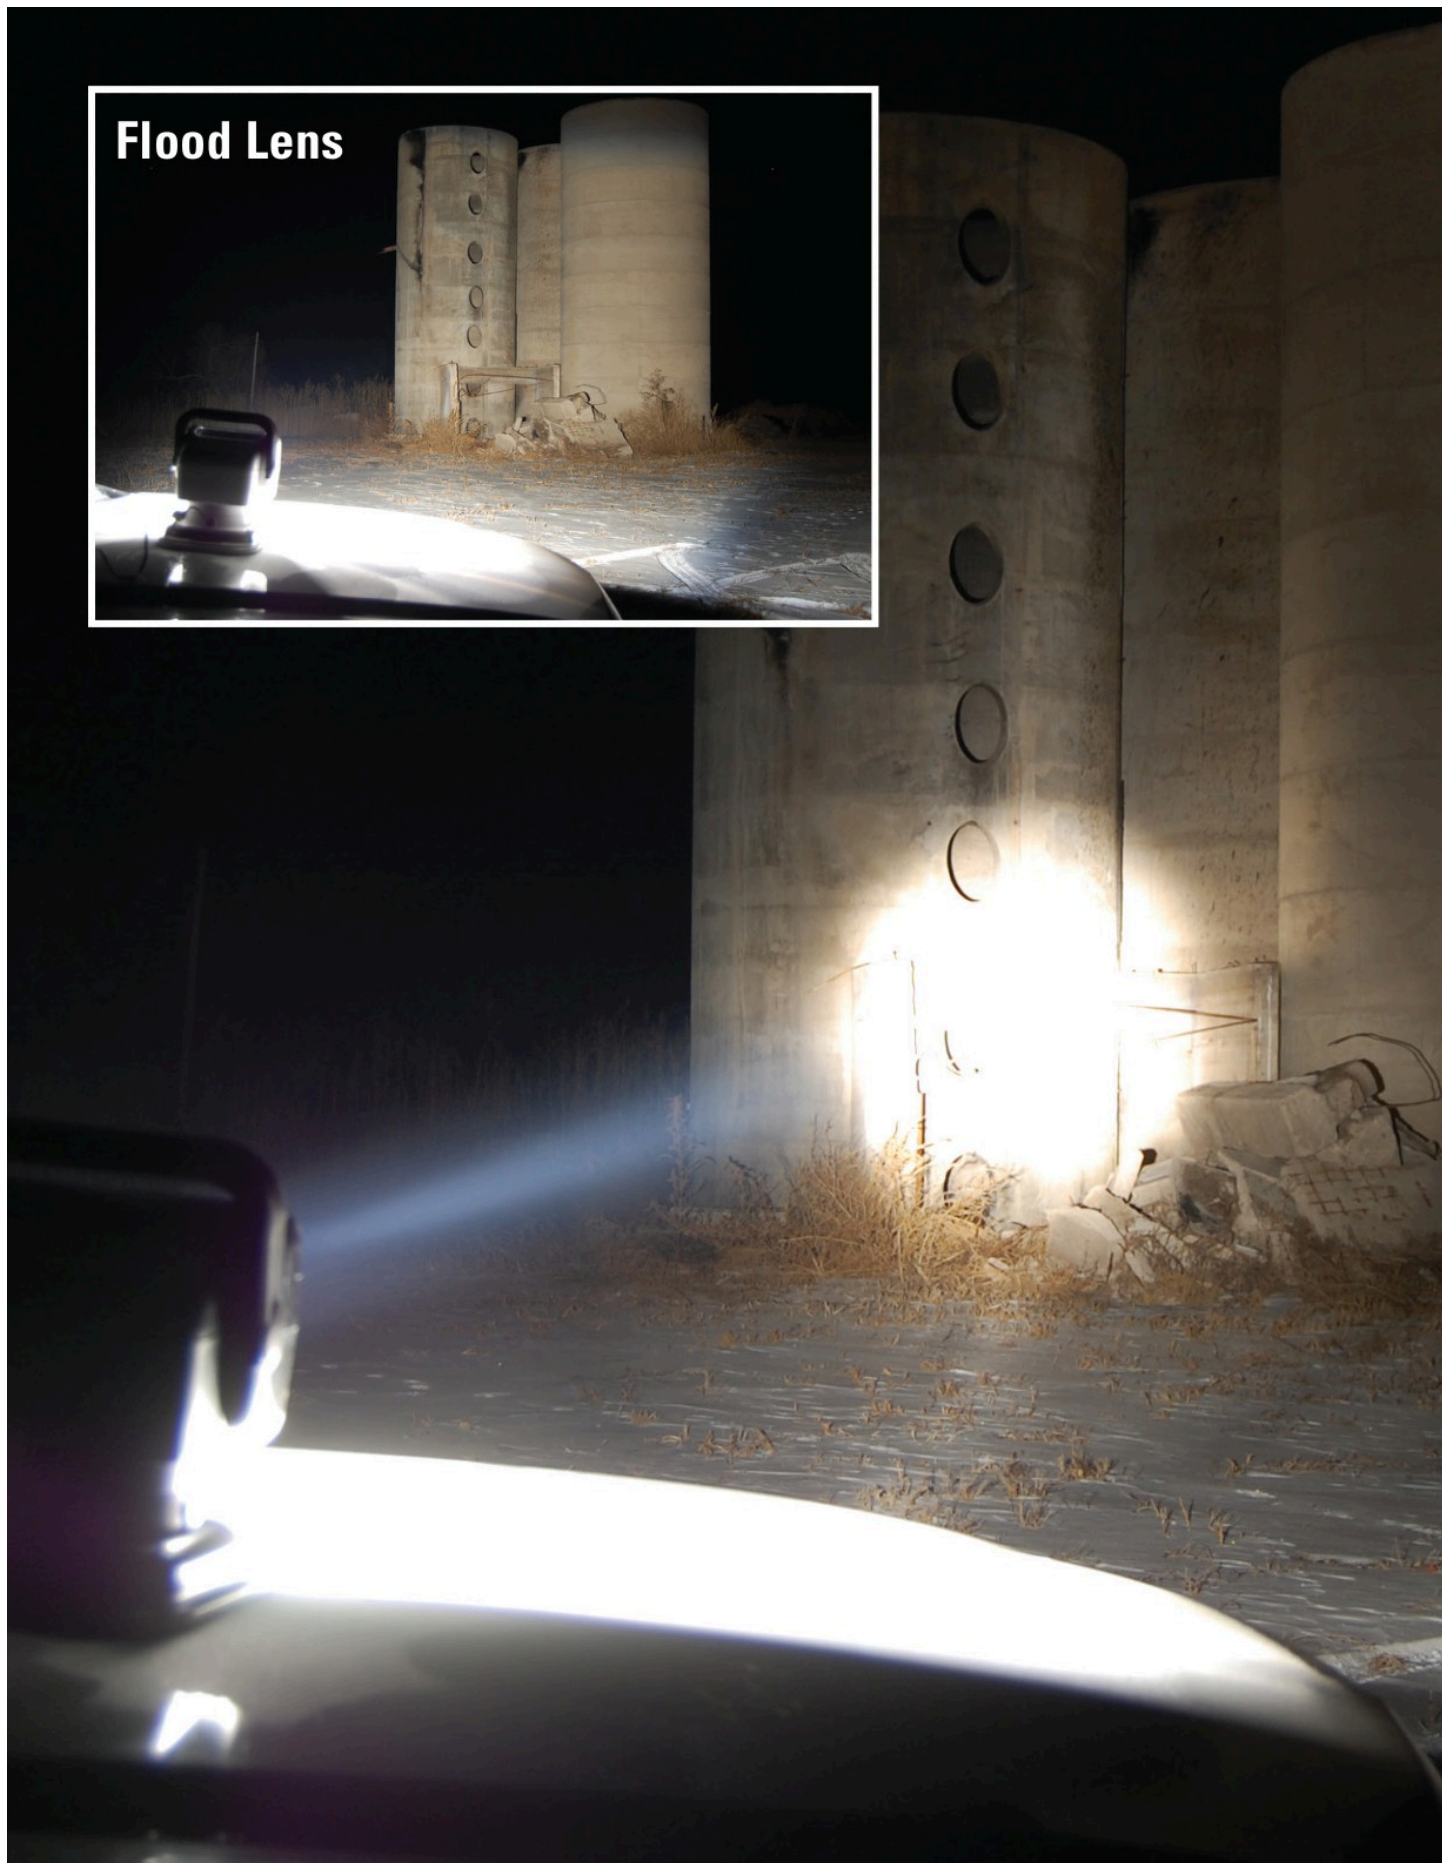

Snap On LED Flood Lens
15420

LED Rockguard
15309 - White
15310 - Black

Hardwired Dash Control
ST-3020-D

Flood Lens

Golight®/RadioRay® Heritage Series

LED

10 High Intensity LED's, 8° Beam Angle
544,000 Candela, Max Beam Distance 4,839 ft.
3.7 Amps at 13.8V