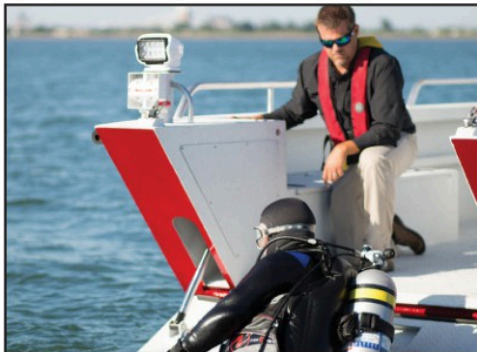

POPULAR APPLICATIONS

Over the years, Golight has had the distinct honor of helping people from all walks of life get things accomplished in the dark. Our lights have ridden shotgun on covert ops in the Middle East, guided open-water vessels back to the harbor, helped carve roads out of rugged terrain, and aided in search & rescue efforts, among countless other things. Imagine what you can do with Golight lighting your way!

AUTOMOTIVE

FIRST RESPONSE

MARINE

WORK TRUCK

MILITARY

OUTDOOR/OFFROAD